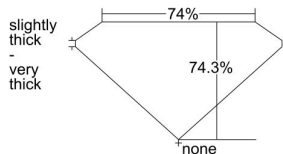

GIA®

FACSIMILE

GIA REPORT 7433212516

Verify this report at GIA.edu

GIA NATURAL DIAMOND DOSSIER®

April 27, 2022
GIA Report Number **7433212516**
Shape and Cutting Style ..... **Square Modified Brilliant**
Measurements ..... **4.89 x 4.85 x 3.60 mm**

GRADING RESULTS

Carat Weight ..... **0.70 carat**
Color Grade ..... **E**
Clarity Grade **VS2**

ADDITIONAL GRADING INFORMATION

Polish ..... **Excellent**
Symmetry ..... **Excellent**
Fluorescence ..... **None**
Clarity Characteristics..... **Crystal, Cloud**
Inscription(s): GIA 7433212516

PROPORTIONS

Profile not to actual proportions

GRADING SCALES

GIA COLOR SCALE		GIA CLARITY SCALE			
COLORLESS	D	VERY VERY SLIGHTLY INCLUDED	FLAWLESS		
	E		INTERNALLY FLAWLESS		
	F		VVS₁		
	NEAR COLORLESS	G	VERY SLIGHTLY INCLUDED	VVS₂	
		H		VS₁	
		FAINT	I	SLIGHTLY INCLUDED	VS₂
			J		SI₁
			K	SLIGHTLY INCLUDED	SI₂
	LIGHT	L	INCLUDED	I₁	
		M		I₂	
N		I₃			
O					
P					
Q					
R