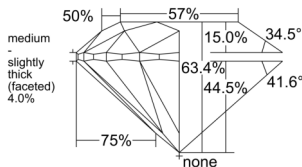

GIA®

FACSIMILE

GIA NATURAL DIAMOND DOSSIER®

June 23, 2025
GIA Report Number 2527577336
Shape and Cutting Style ..... Round Brilliant
Measurements ..... 5.00 - 5.05 x 3.18 mm

GRADING RESULTS

Carat Weight ..... 0.50 carat
Color Grade ..... E
Clarity Grade VS2
Cut Grade ..... Excellent

ADDITIONAL GRADING INFORMATION

Polish ..... Excellent
Symmetry ..... Excellent
Fluorescence ..... Medium Blue
Clarity Characteristics ..... Cloud, Crystal, Feather
Inscription(s): GIA 2527577336

GIA REPORT 2527577336

Verify this report at GIA.edu

PROPORTIONS

Profile to actual proportions