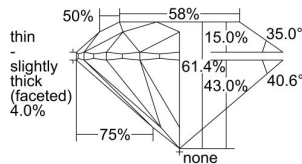

GIA®

FACSIMILE

GIA REPORT

7432642341

Verify this report at GIA.edu

GIA NATURAL DIAMOND DOSSIER®

June 07, 2022
GIA Report Number **7432642341**
Shape and Cutting Style ..... **Round Brilliant**
Measurements ..... **5.07 - 5.10 x 3.12 mm**

GRADING RESULTS

Carat Weight ..... **0.50 carat**
Color Grade ..... **G**
Clarity Grade **S12**
Cut Grade ..... **Excellent**

ADDITIONAL GRADING INFORMATION

Polish ..... **Excellent**
Symmetry ..... **Excellent**
Fluorescence ..... **Faint**
Clarity Characteristics..... **Cloud, Feather, Crystal**
Inscription(s): **GIA 7432642341**

PROPORTIONS

Profile to actual proportions

GRADING SCALES

GIA COLOR SCALE	GIA CLARITY SCALE	GIA CUT SCALE	
D	FLAWLESS	EXCELLENT	
E	INTERNALLY FLAWLESS		
F		VVS₁	VERY GOOD
G	VVS₂		
H	VS₁	GOOD	
I	VS₂		
J	S1₁	FAIR	
K	S1₂		
L	I₁	POOR	
M	I₂		
N	I₃		
O			
P			
Q			
R			
S			
T			
U			
V			
W			
X			
Y			
Z